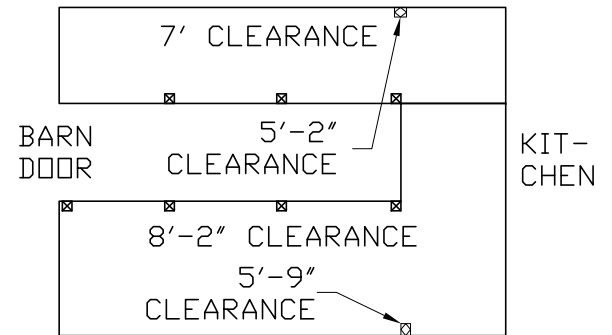

HISTORICAL SOCIETY BARN

SCALE: 1"=10'

SCALE: 1"=10'

VERTICAL CLEARANCE UNDER LOFT

SCALE: NONE